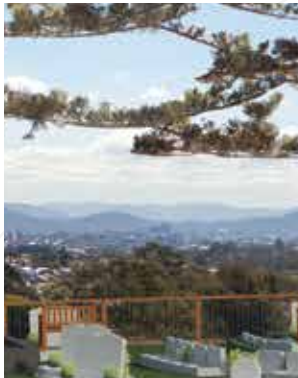

Artist impressions only.

MT. THOMPSON
MEMORIAL GARDENS
CREMATORIUM

MT THOMPSON
CITYVIEW
TERRACE
MEMORIAL GARDEN